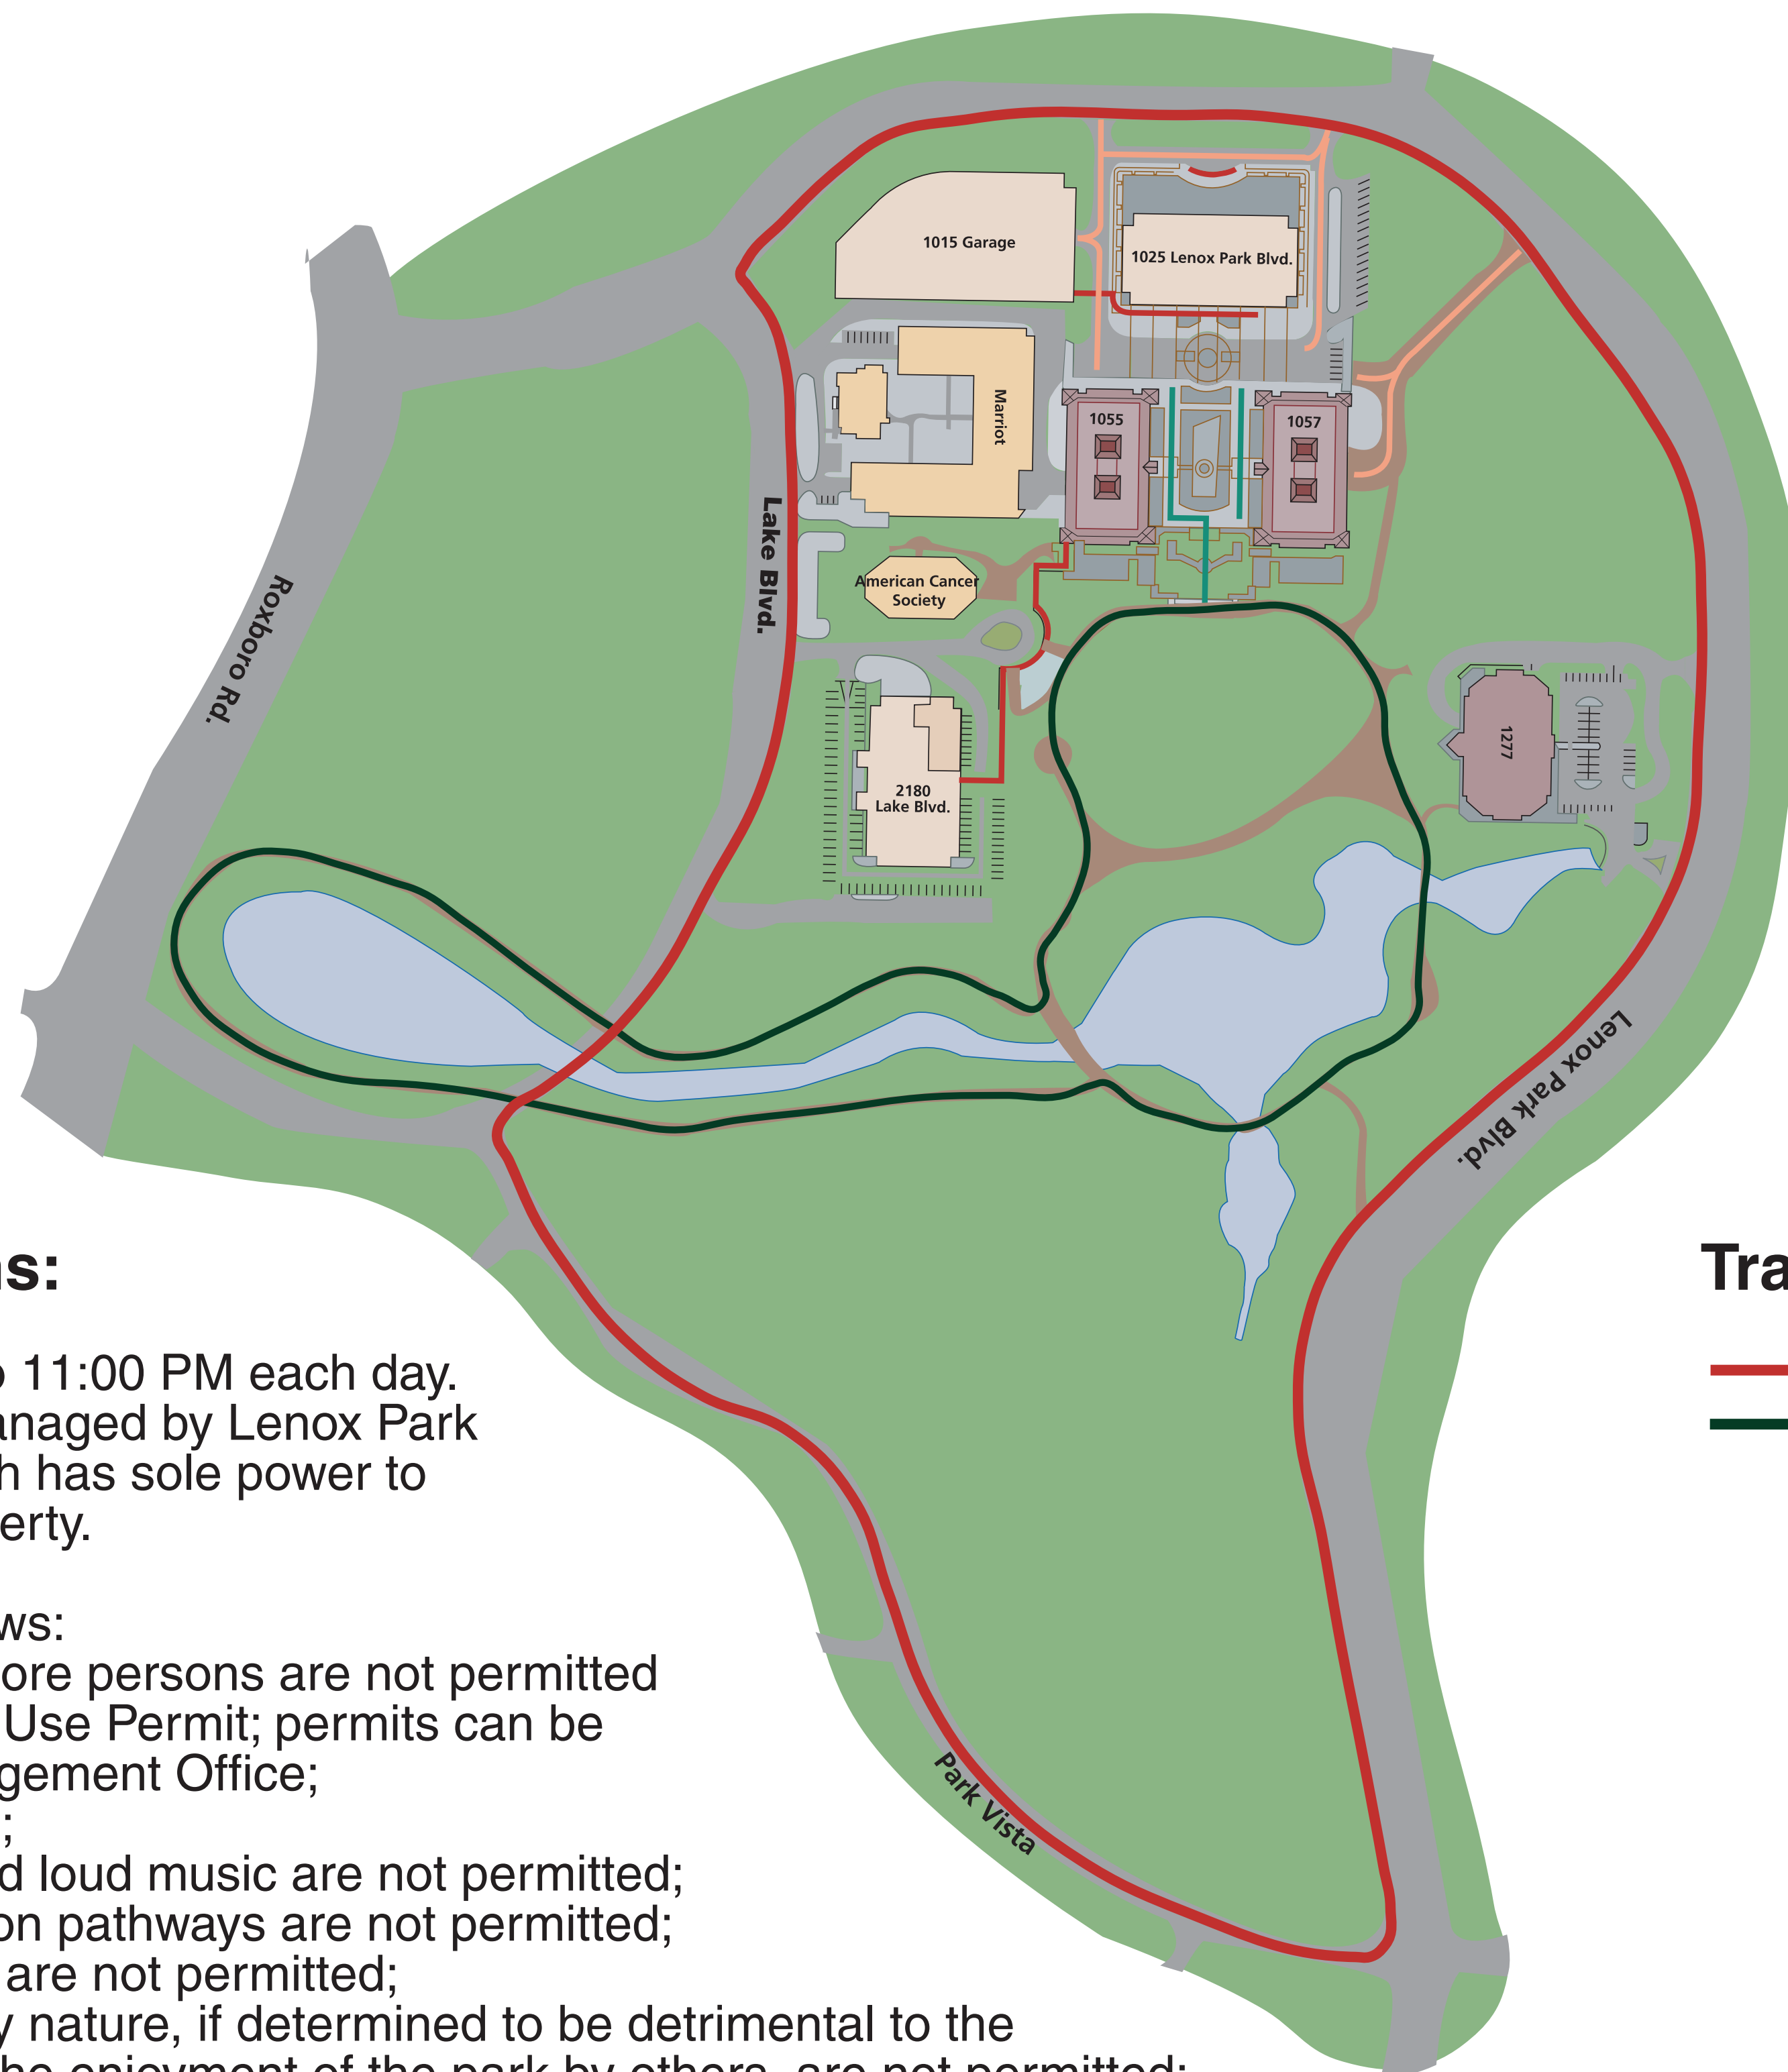

Welcome to Lenox Park

This private Park is dedicated to the health and happiness of persons of goodwill everywhere.

Rules & Regulations:

Park Hours are 6:00 AM to 11:00 PM each day. The Park is owned and managed by Lenox Park Owner's Association, which has sole power to govern the use of the property.

General Rules are as follows:

- Gatherings of (12) or more persons are not permitted without a Lenox Park Use Permit; permits can be obtained at the Management Office;
- Fishing is not permitted;
- Alcoholic beverages and loud music are not permitted;
- Unauthorized vehicles on pathways are not permitted;
- Gas and charcoal grills are not permitted;
- Organized sports of any nature, if determined to be detrimental to the property or prohibits the enjoyment of the park by others, are not permitted;
- Camping in the park is not permitted;
- Swimming and boating activities are not permitted;
- All dogs must be picked up after and kept on a leash in the park;
- Fireworks and other explosives are not permitted.

Trail Lengths:

-  1.3 miles
-  .85 miles

NOTICE: The Central Park Is A Private Residential Area. Areas Of The Central Park Used By The Public Are Not Public Ways But Are Only For The Use Of Lenox Park Tenants And Those Individuals Who Agree To Abide By All Rules Of Lenox Park Management. Permission To Use The Central Park May Be Revoked At Any Time.